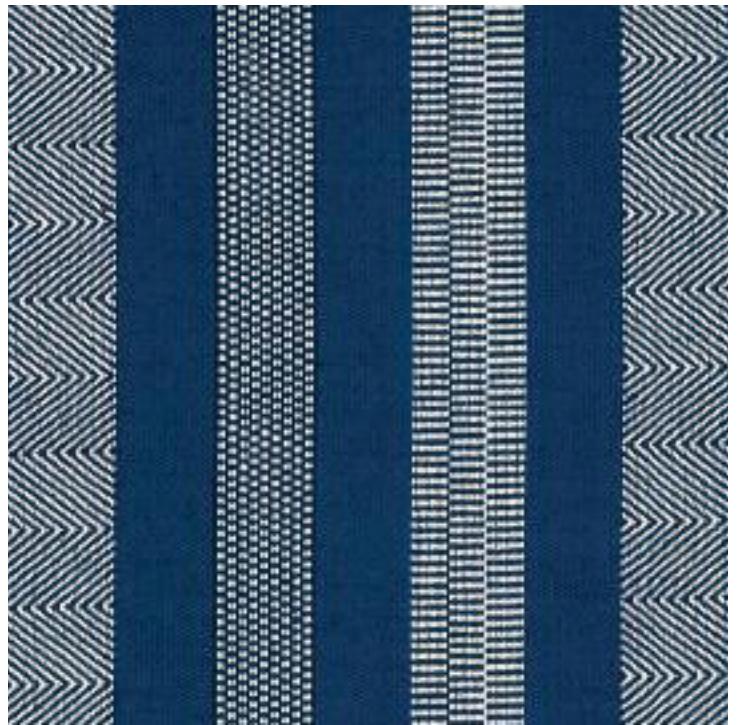

LEE JOFA

LUCKNOW • BLUE
2017104-5

Also Available • Grey (11), Lagoon (13)

SAMEERA • BLUE/INDIGO
2017108-515

Also Available • Red/Blue (519), Sapphire/Gold (540), Spice/Berry (924)

AVAILABLE AS WALLPAPER P2017100

Blue/Indigo (515), Red/Blue (519), Sapphire/Gold (540), Spice/Berry (924)

TORTUGA BAY • BLUE/INDIGO
2017107-515

Also Available • Aqua/Blue (135), Blue/Red (519)

BERBER • BLUE/INDIGO
2017100-540

Also Available • Camel/Onyx (168), Denim/Ruby (519), Rhubarb/Oro (940)