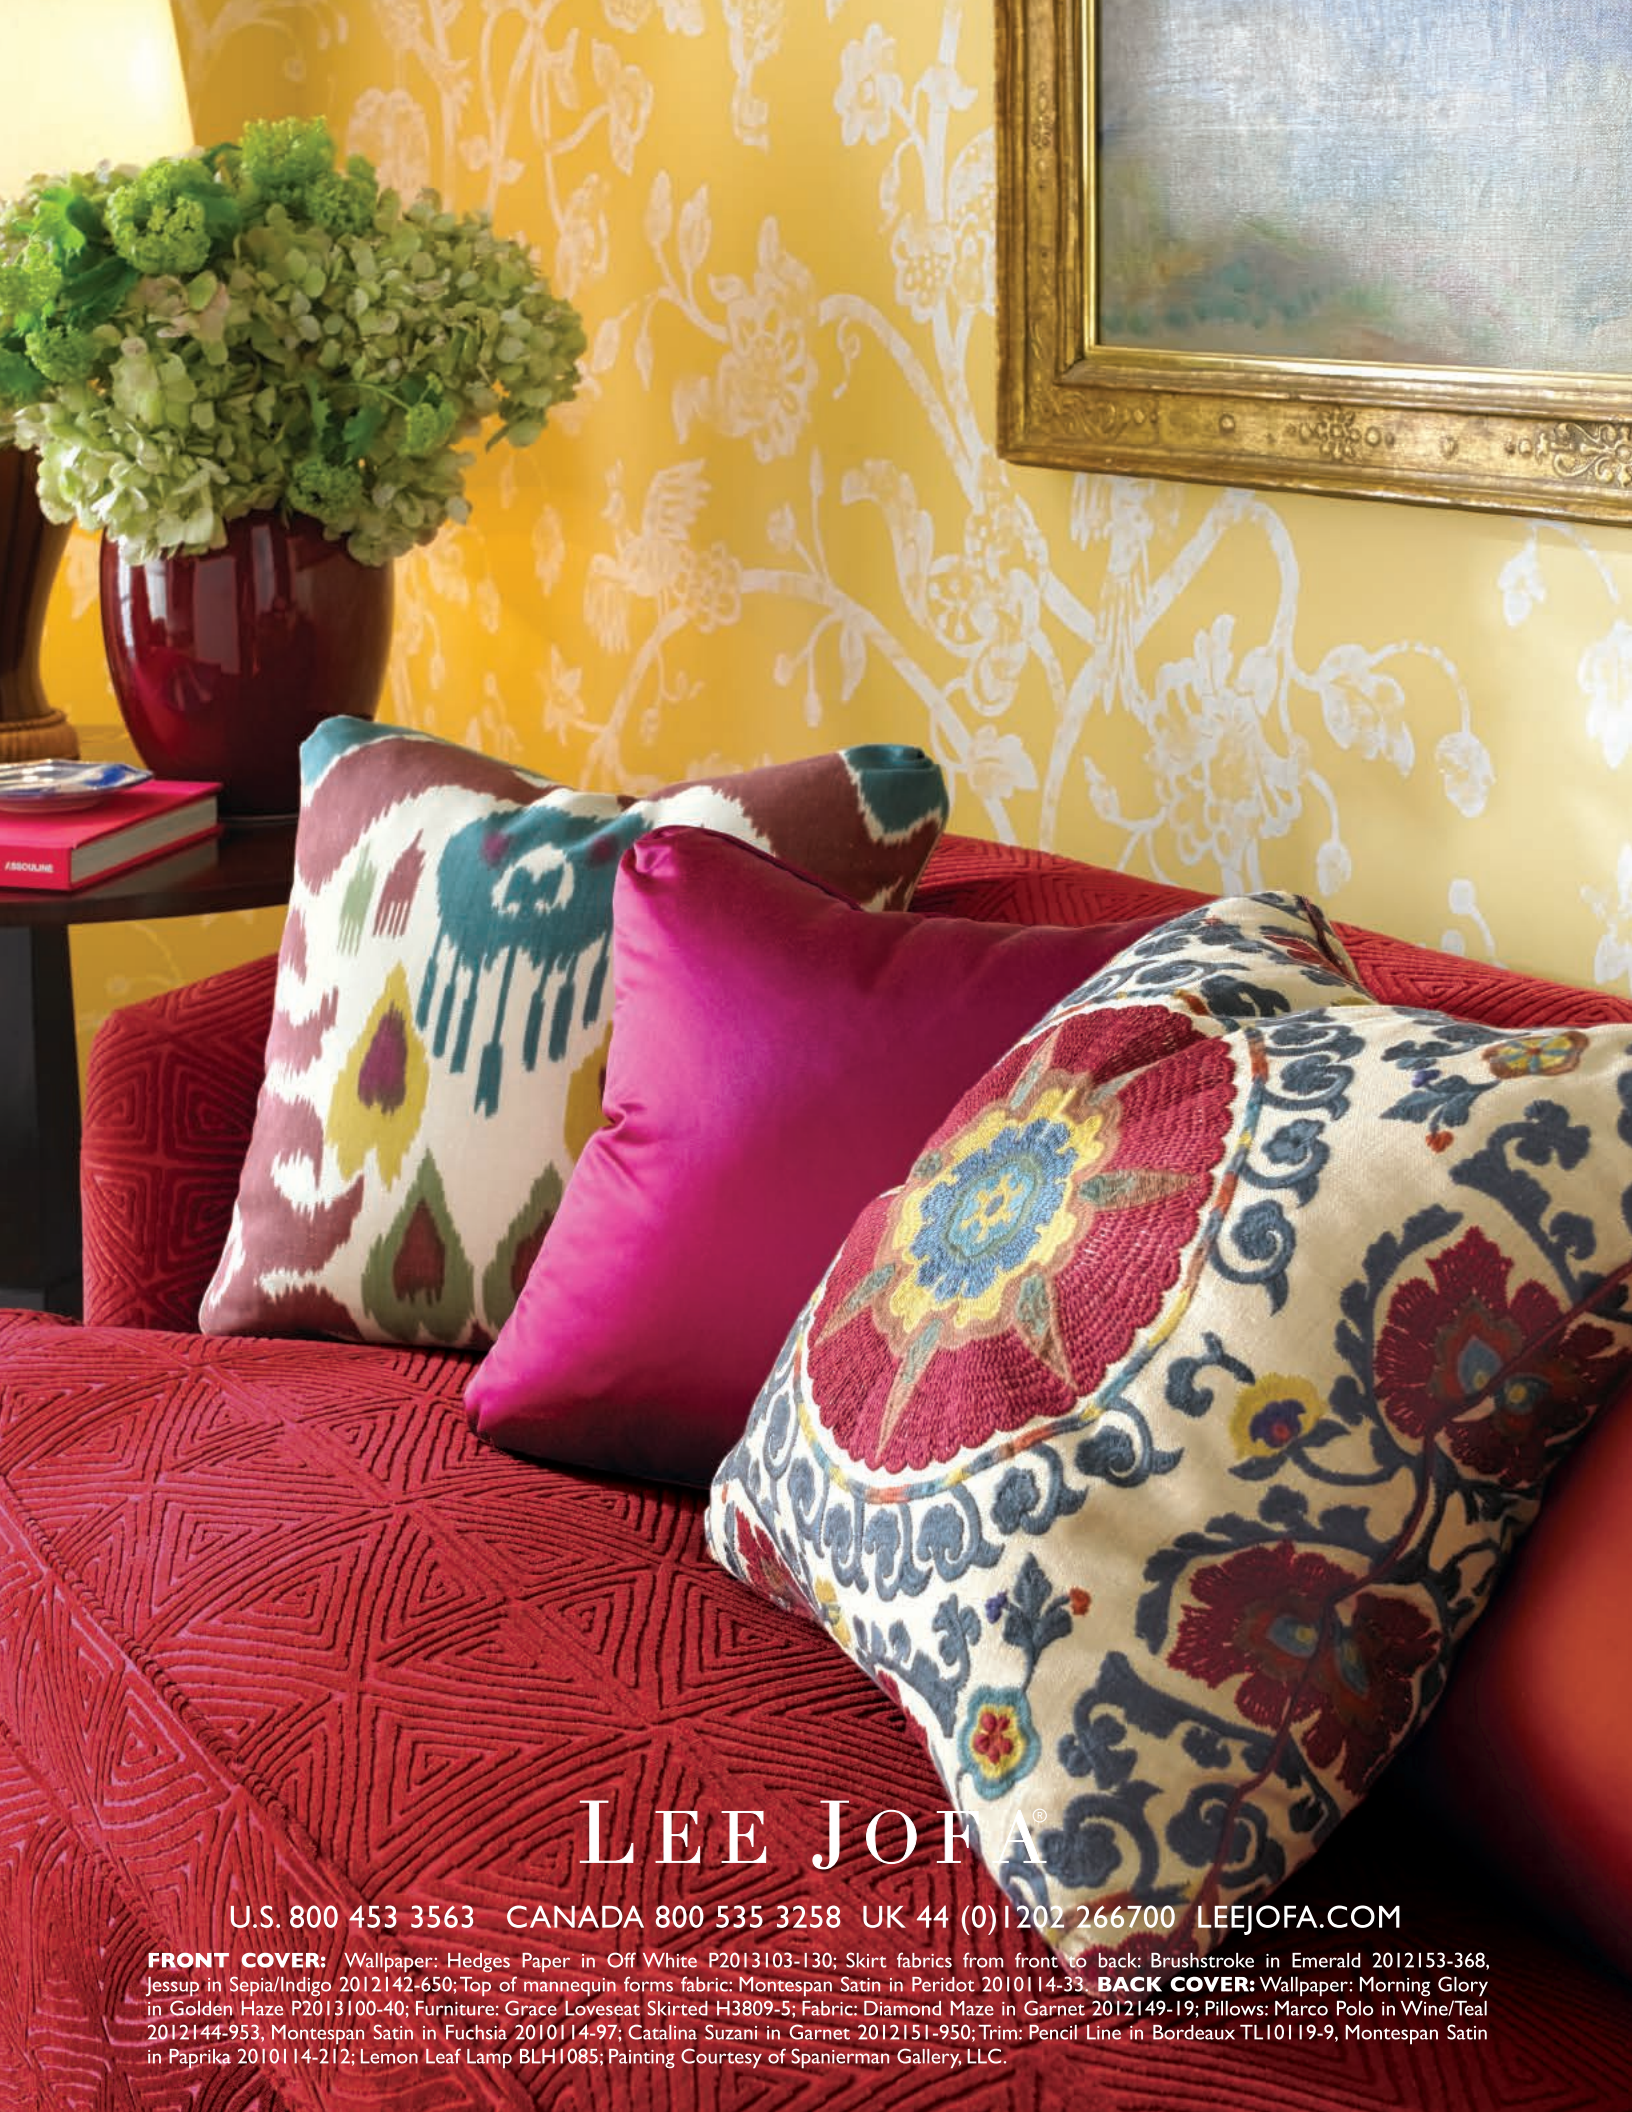

LEE JOFA®

U.S. 800 453 3563 CANADA 800 535 3258 UK 44 (0) 1202 266700 LEEJOFA.COM

FRONT COVER: Wallpaper: Hedges Paper in Off White P2013103-130; Skirt fabrics from front to back: Brushstroke in Emerald 2012153-368, Jessup in Sepia/Indigo 2012142-650; Top of mannequin forms fabric: Montespan Satin in Peridot 2010114-33. **BACK COVER:** Wallpaper: Morning Glory in Golden Haze P2013100-40; Furniture: Grace Loveseat Skirted H3809-5; Fabric: Diamond Maze in Garnet 2012149-19; Pillows: Marco Polo in Wine/Teal 2012144-953, Montespan Satin in Fuchsia 2010114-97; Catalina Suzani in Garnet 2012151-950; Trim: Pencil Line in Bordeaux TL10119-9, Montespan Satin in Paprika 2010114-212; Lemon Leaf Lamp BLH1085; Painting Courtesy of Spanierman Gallery, LLC.